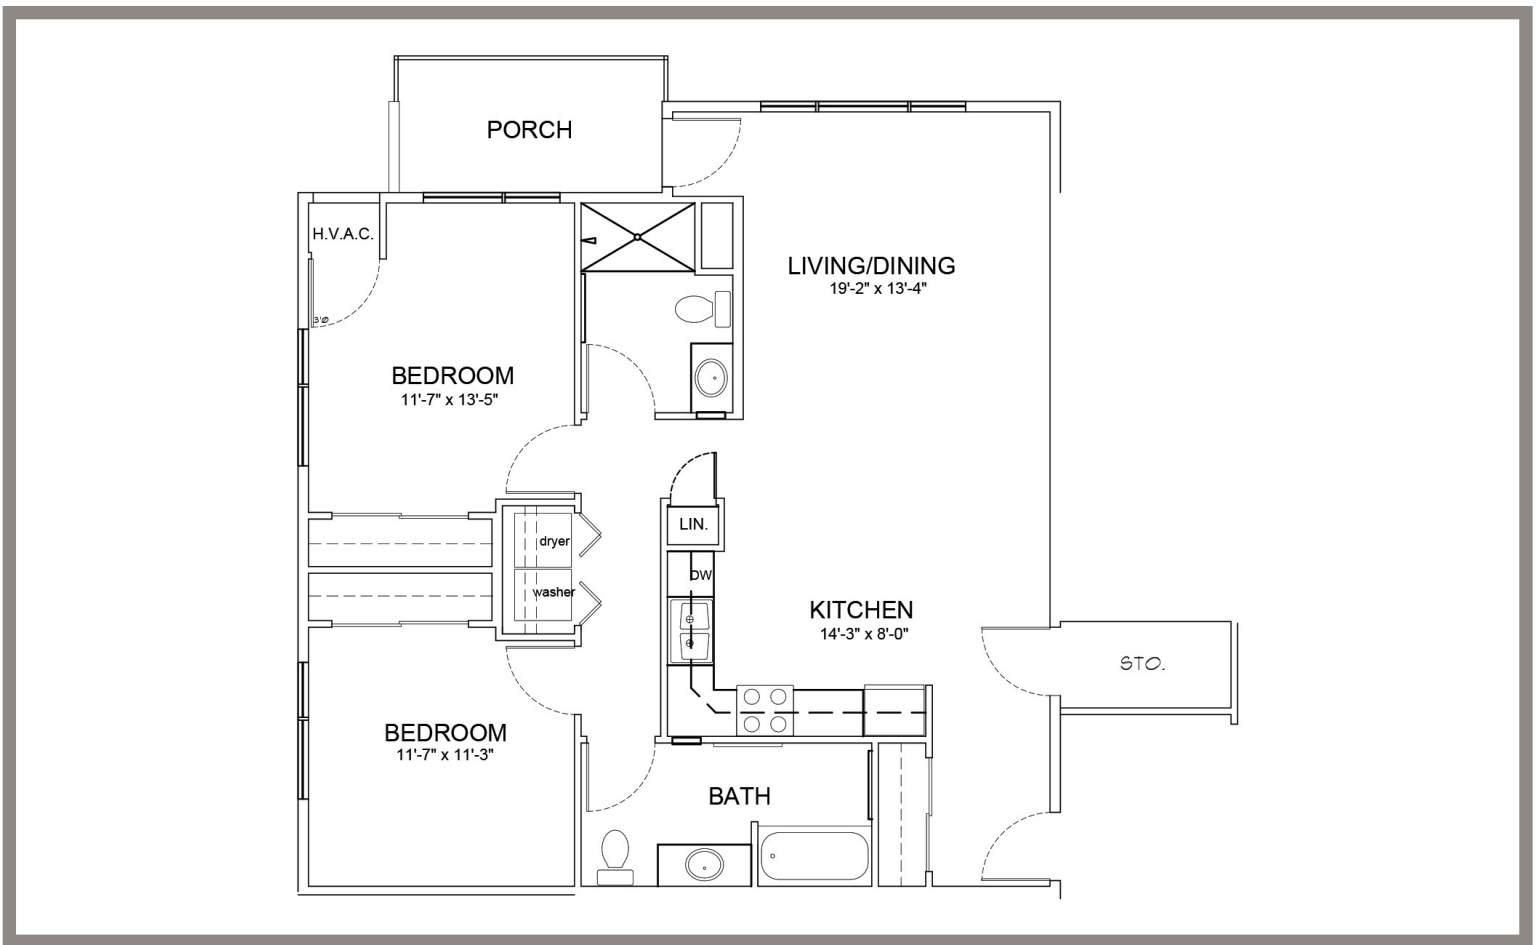

1ST FLOOR

2ND FLOOR

3RD FLOOR

4TH FLOOR

# STYLE E | 2 BEDROOM / 2 BATHROOM | 1130 SQFT

Floor plan size and dimensions may vary\* 

APARTMENT NUMBER: \_\_\_\_\_ RENT: \_\_\_\_\_ DATE AVAILABLE: \_\_\_\_\_

 2232 W Broadway, Madison, WI 53713

 (608) 205-4424